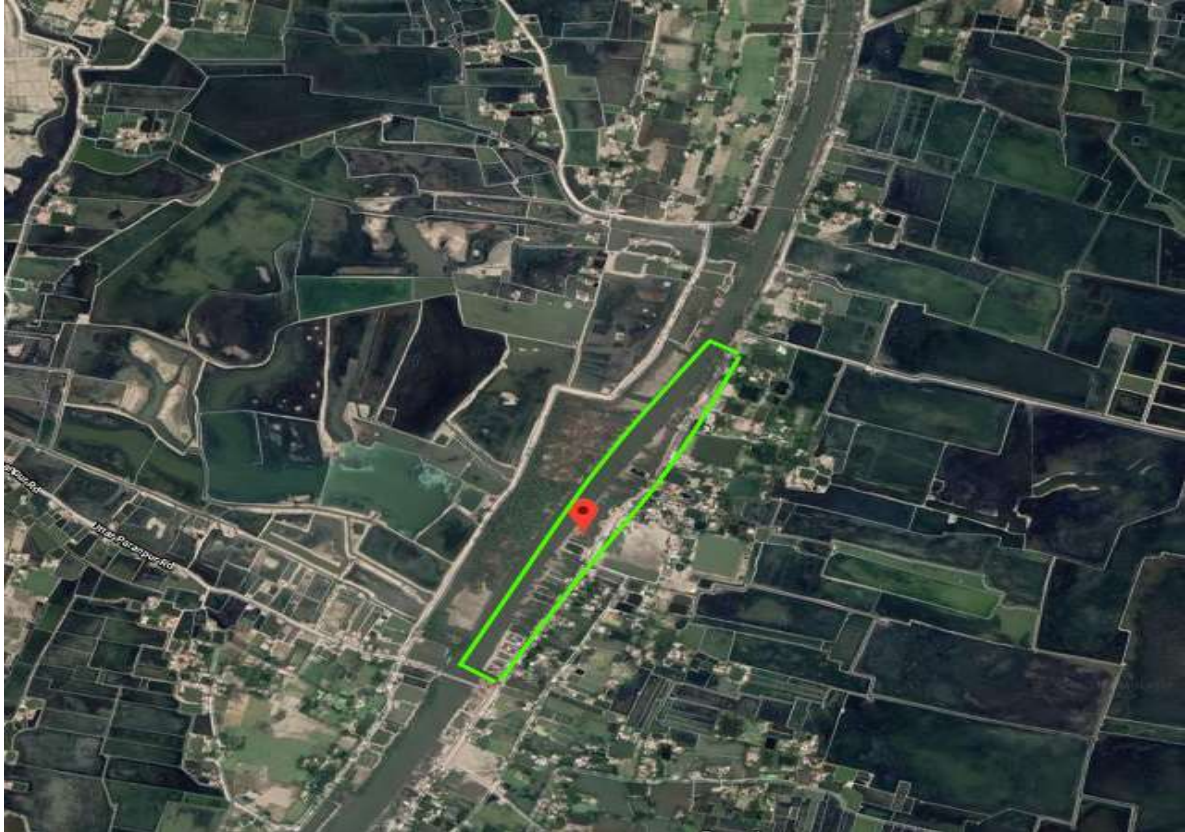

Location details of the plantation areas

Plantation zone of the village of Mirgang,
Union Parishad de Munshigonj, Upazila de Shyamnagar
– GPS coordinates : 22.199509, 89.114934 –

Plantation zone of the village of Ramjannagar,
Union Parishad de Ramjannagar, Upazila de Shyamnagar
– GPS coordinates : 22.274834, 89.060823 –

Plantation zone of the village of Nakna,
Union Parishad de Protapnagar, Upazila d'Assasuni
– GPS coordinates : 22.387516, 89.246815 –